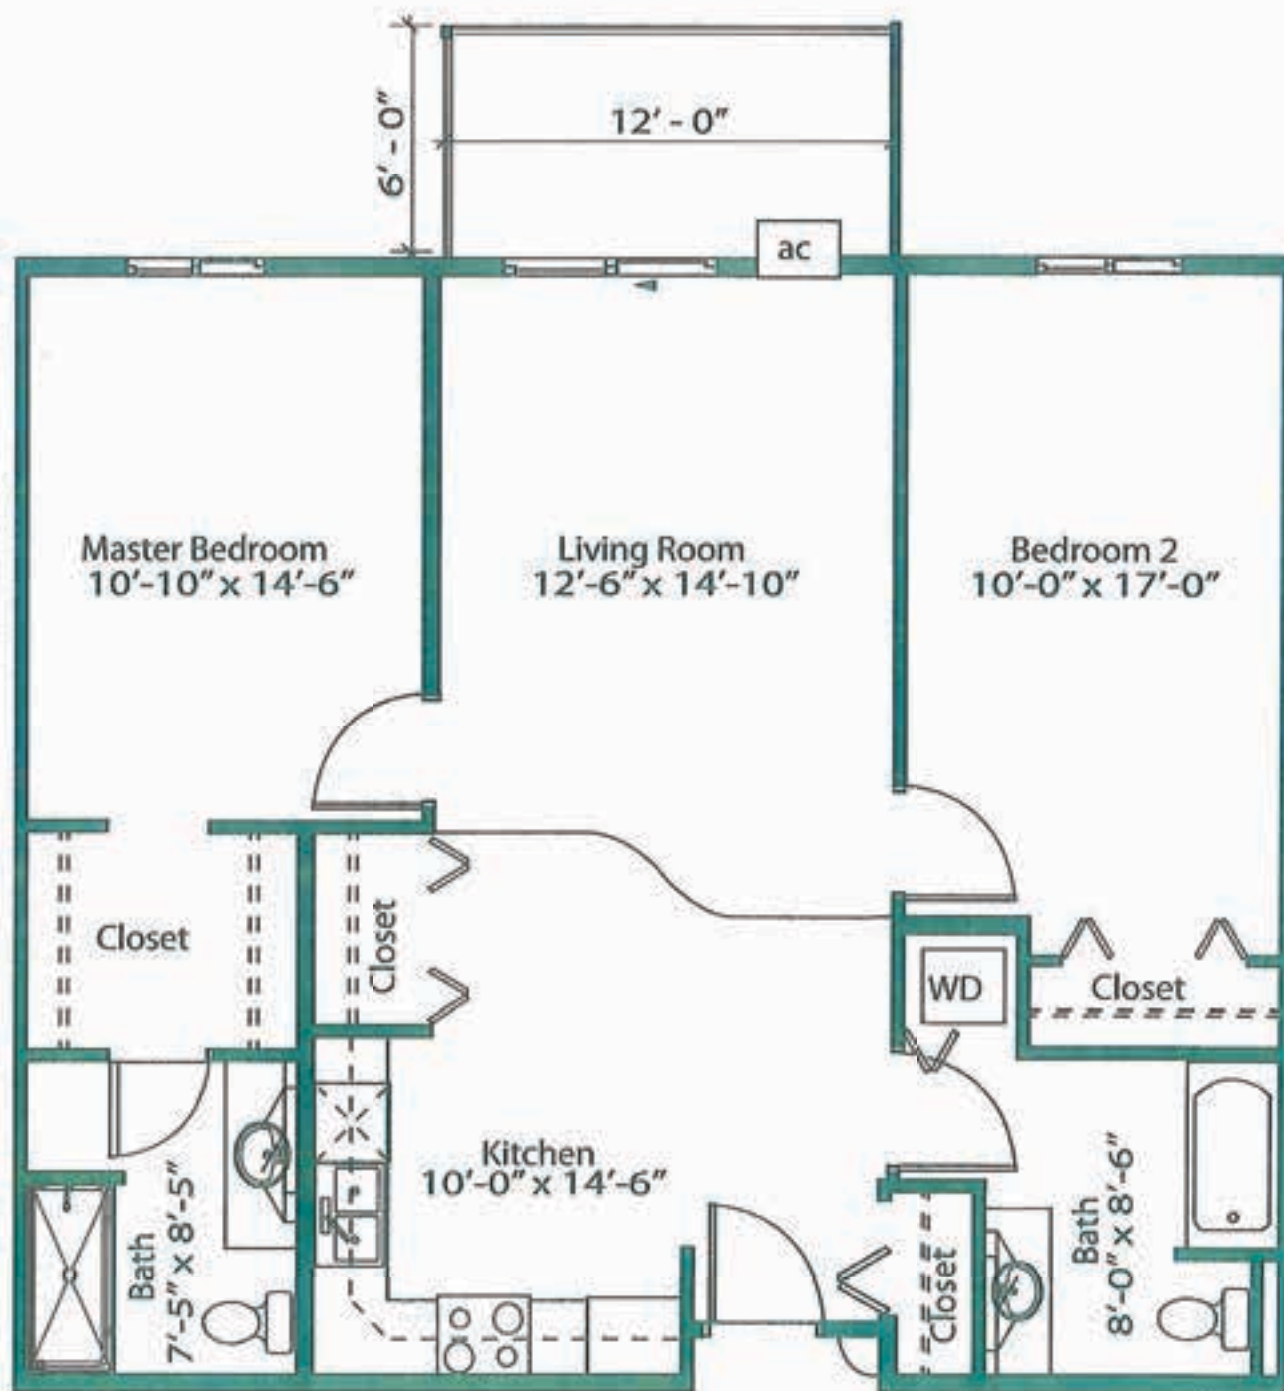

Poplar, Style C, Phase I

2 Bedrooms

Approximately 1028 Square Feet

Starting at \$1700

One Oak Place

1709 25th Ave. S.

Fargo, ND 58103

Phone: 701-234-1OAK (1625)